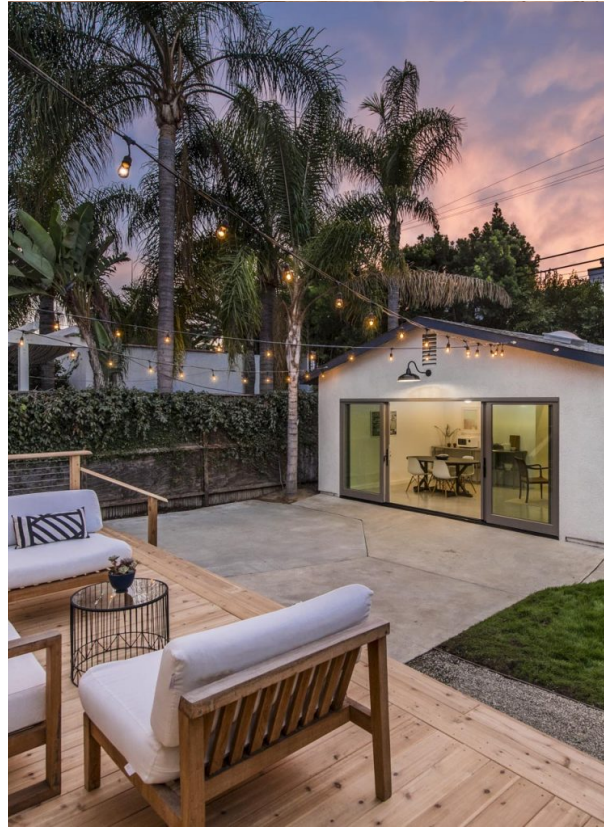

🏠 \$1,980,000

🏠 3 BEDS 🏠 2 BATHS

🏠 1,647 SQFT 🏠 5,199 SQFT LOT

OVERVIEW

Set behind lush hedges in the vibrant pocket of the Melrose/Beverly Grove area, this sophisticated, modern single story Spanish home has been updated and expanded to be your sanctuary in the heart of LA. The inviting front porch leads to an elegant living room with hardwood floors and coved ceilings, all illuminated by a large arched window & accented by a brick fireplace and built-in shelves. This open floor plan continues through an archway to the formal dining room. The designer kitchen, boasting high-end stainless steel appliances and large breakfast bar is the heart of the home. Two bright bedrooms share a hall bathroom with marble countertops, subway tile shower over a deep tub and skylight. The generous sized master is complimented by a walk-in closet and en-suite bathroom with a spa tub, shower and dual sinks. French doors open to a newly built cedar deck perfect for ...